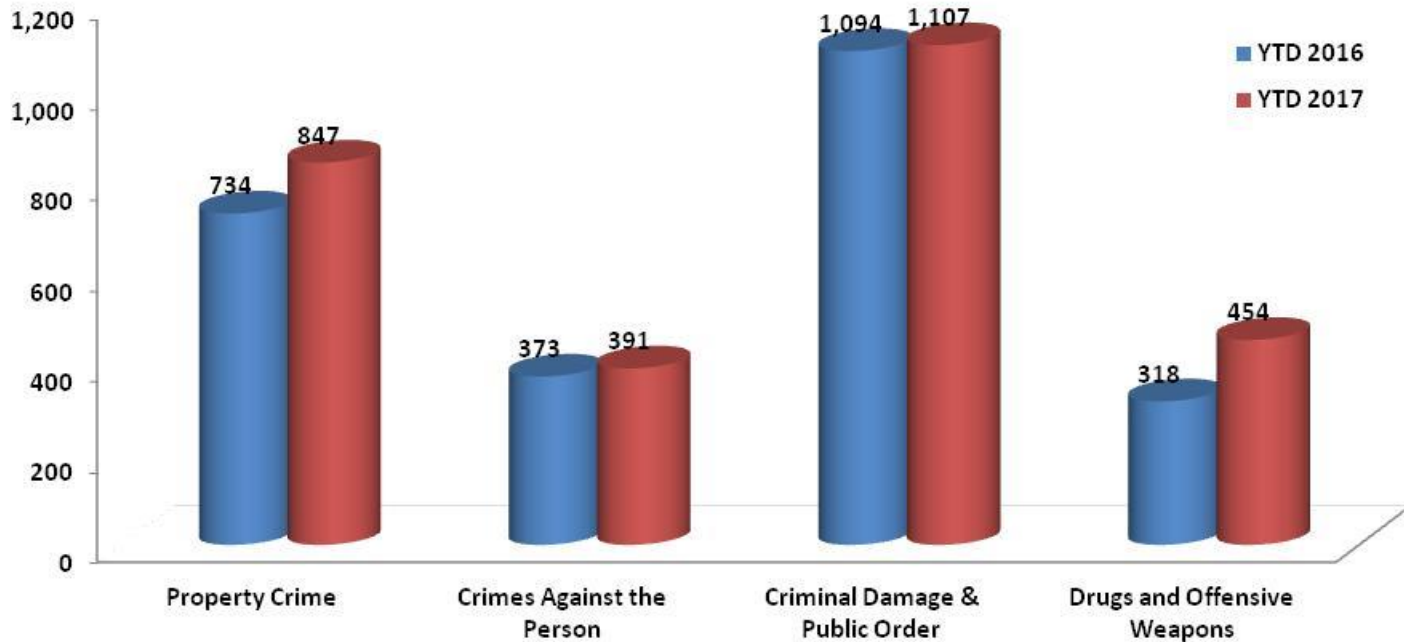

# Overview

**2016 YTD v 2017 YTD**  
(up until the 31<sup>st</sup> August on both years)

# All Crime 2016 v 2017

YTD 2016	734	373	1094	318
YTD 2017	847	391	1107	454
% change	15%	5%	1%	43%

---