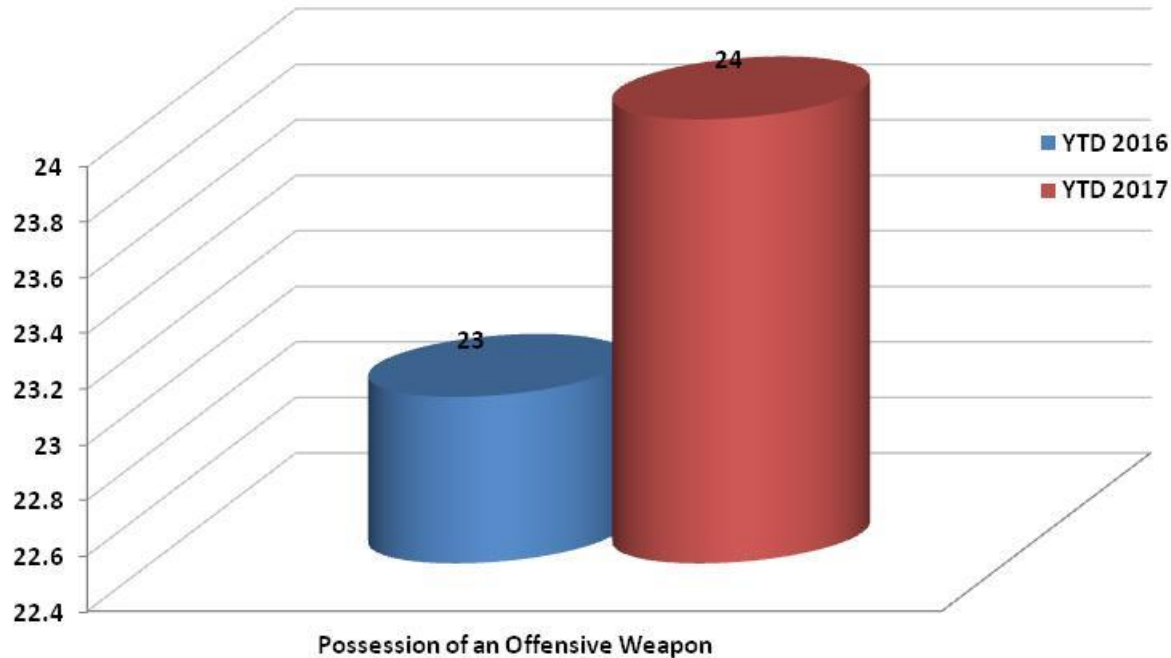

Possession of Offensive Weapon 2016 v 2017

YTD 2016	23
YTD 2017	24
% change	4%