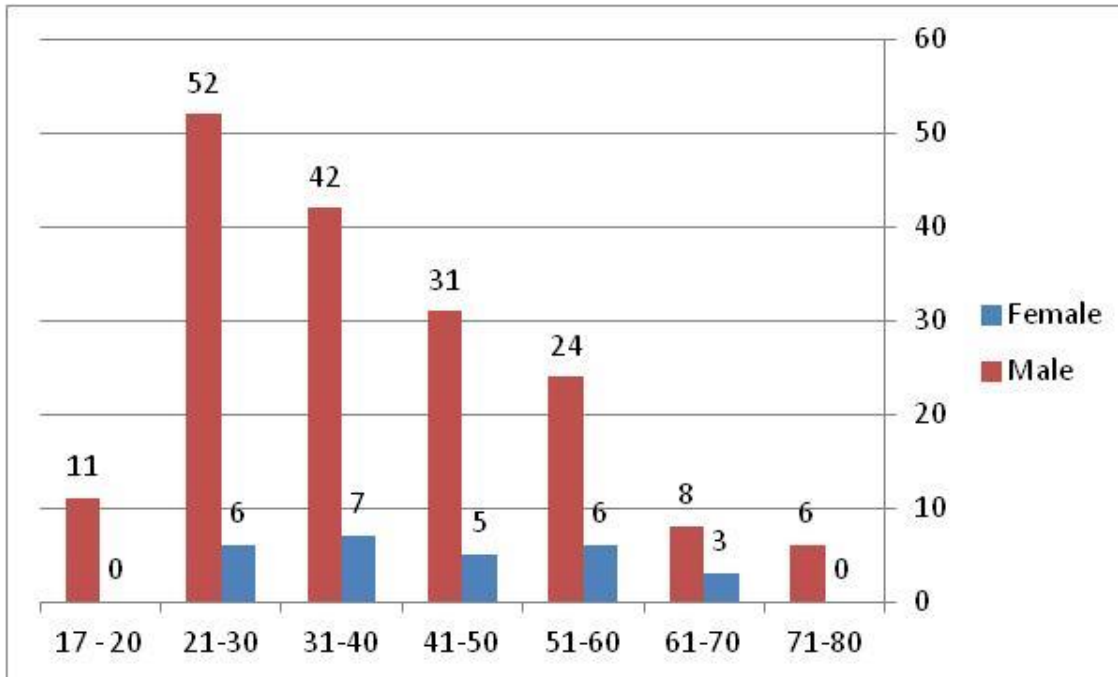

Drink Driving Gender Breakdown by Age for 2017 YTD

Age	Female	Male	Total
71-80	0	6	6
61-70	3	8	11
51-60	6	24	30
41-50	5	31	36
31-40	7	42	49
21-30	6	52	58
17 - 20	0	11	11
Total	27	174	201