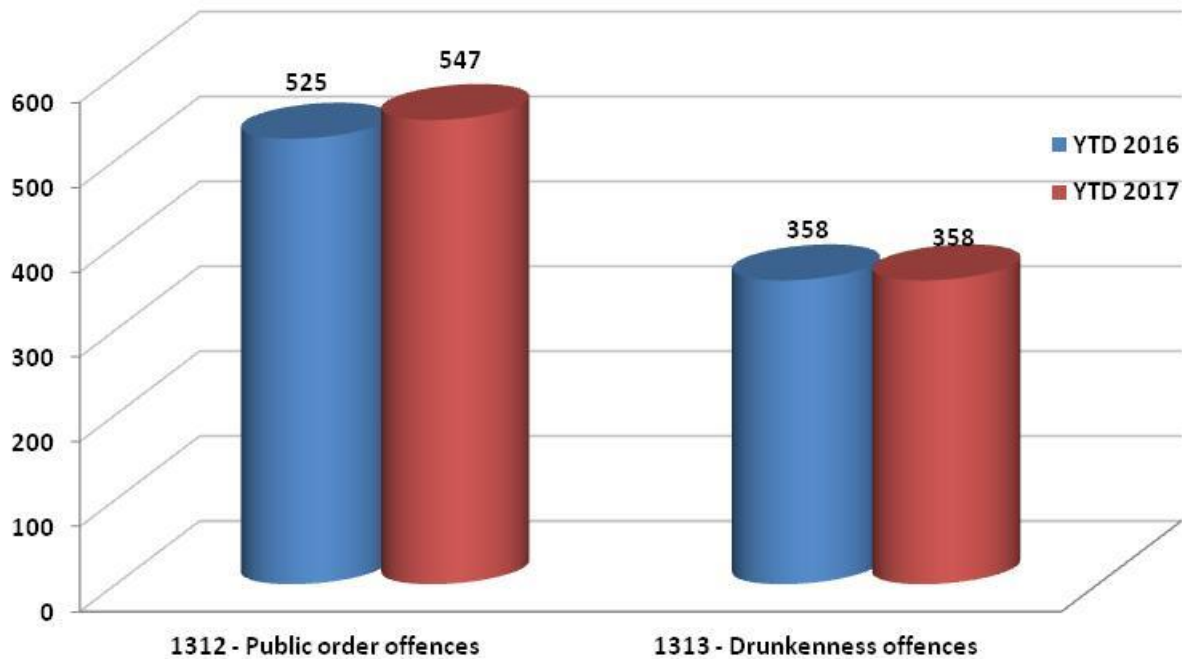

Public Order 2016 v 2017

YTD 2016	525	358
YTD 2017	547	358
% change	4%	0%