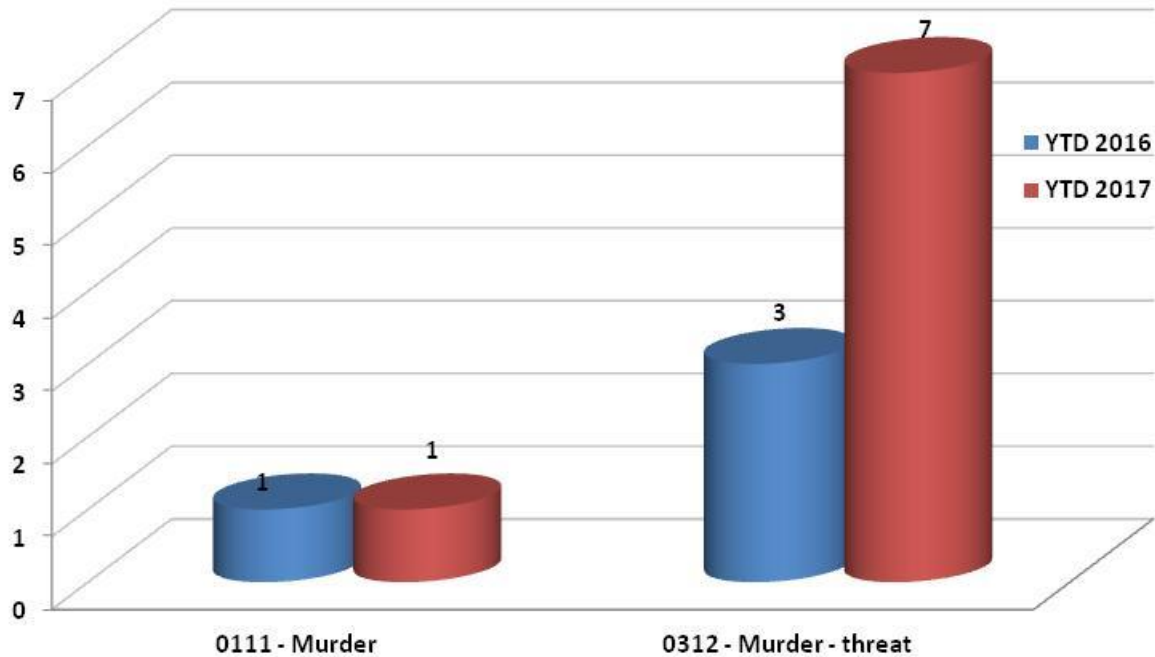

Murder & Murder Threats 2016 v 2017

YTD 2016	1	3
YTD 2017	1	7
% change	0%	133%