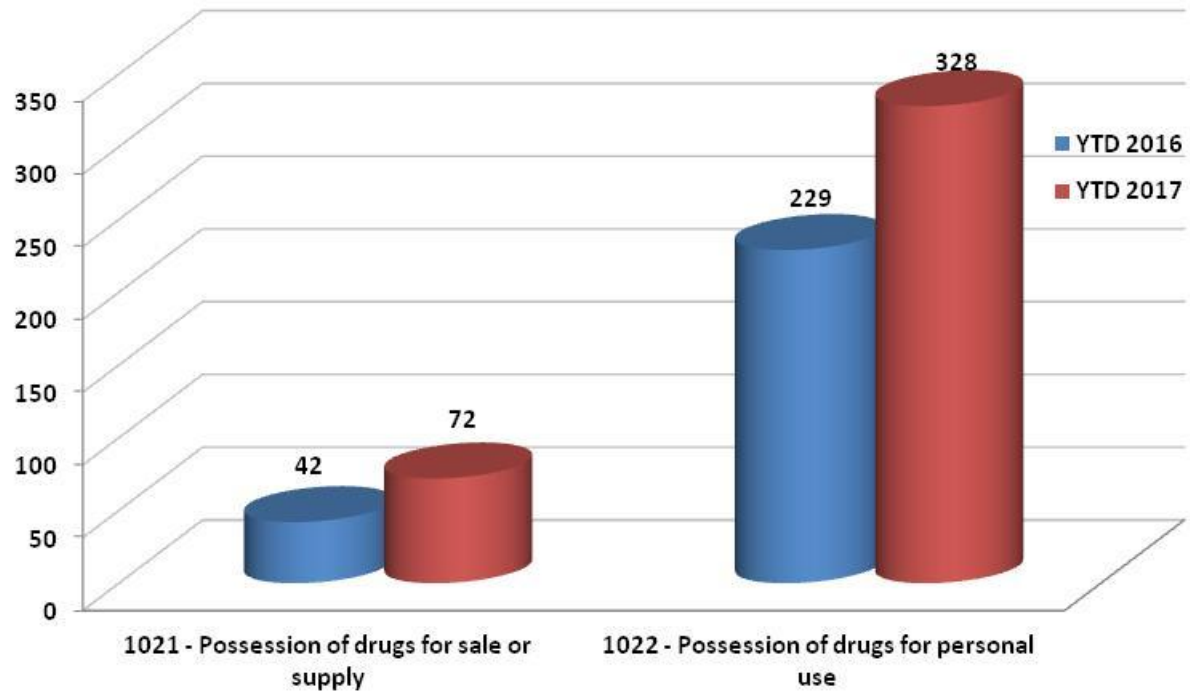

Drugs 2016 v 2017

YTD 2016	42	229
YTD 2017	72	328
% change	71%	43%