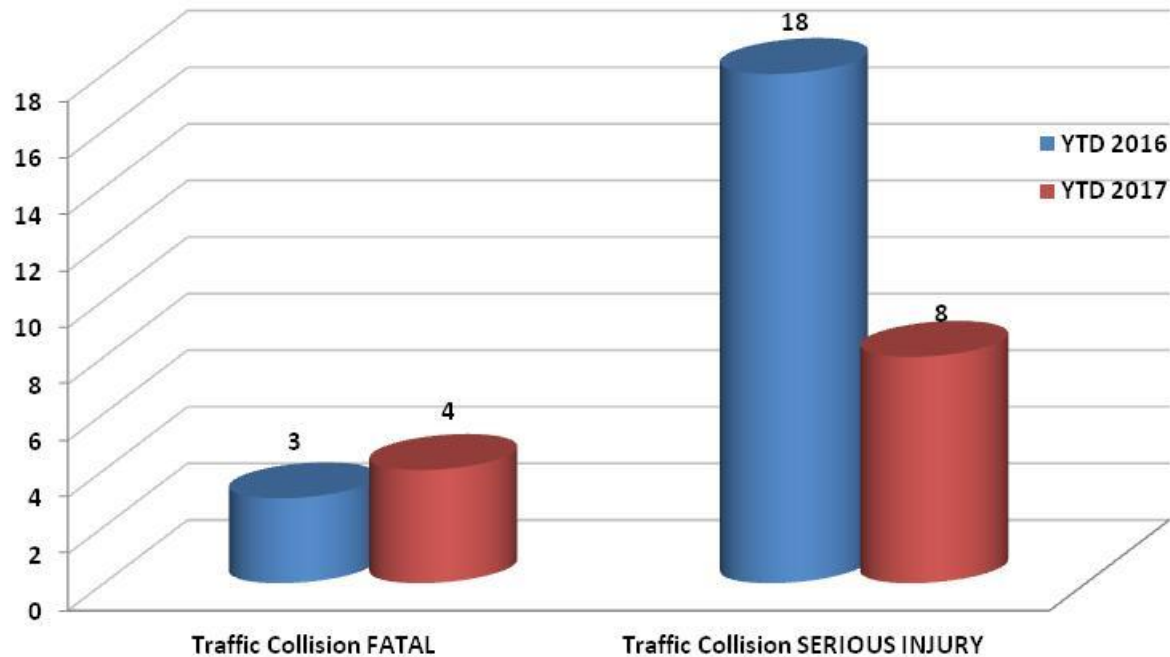

Traffic Collisions 2016 v 2017

YTD 2016	3	18
YTD 2017	4	8
% change	33%	-56%