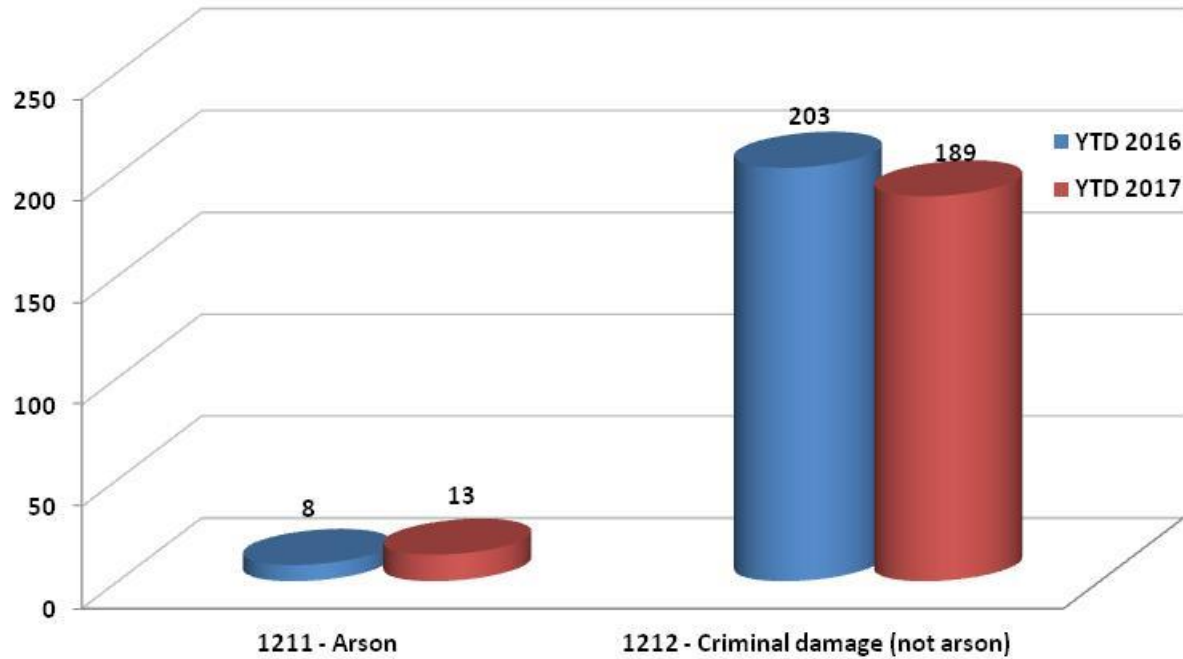

Criminal Damage 2016 v 2017

YTD 2016	8	203
YTD 2017	13	189
% change	63%	-7%