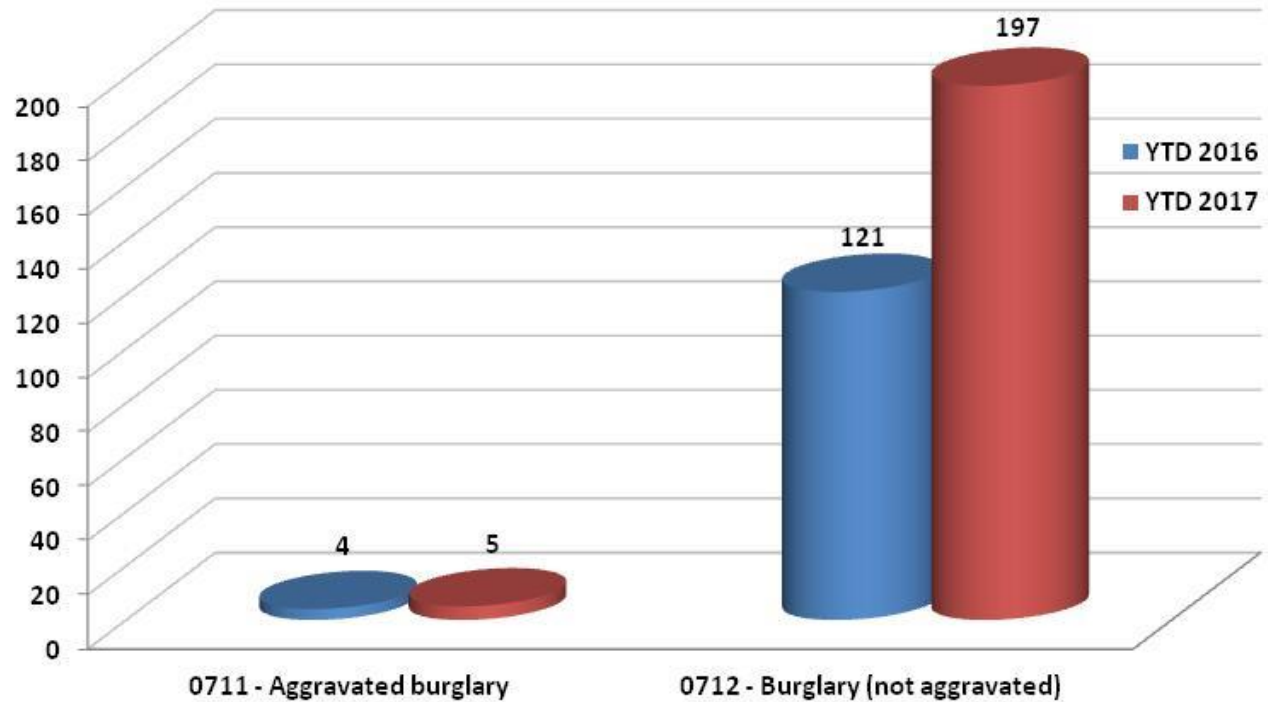

Burglary

2016 v 2017

YTD 2016	4	121
YTD 2017	5	197
% change	25%	63%