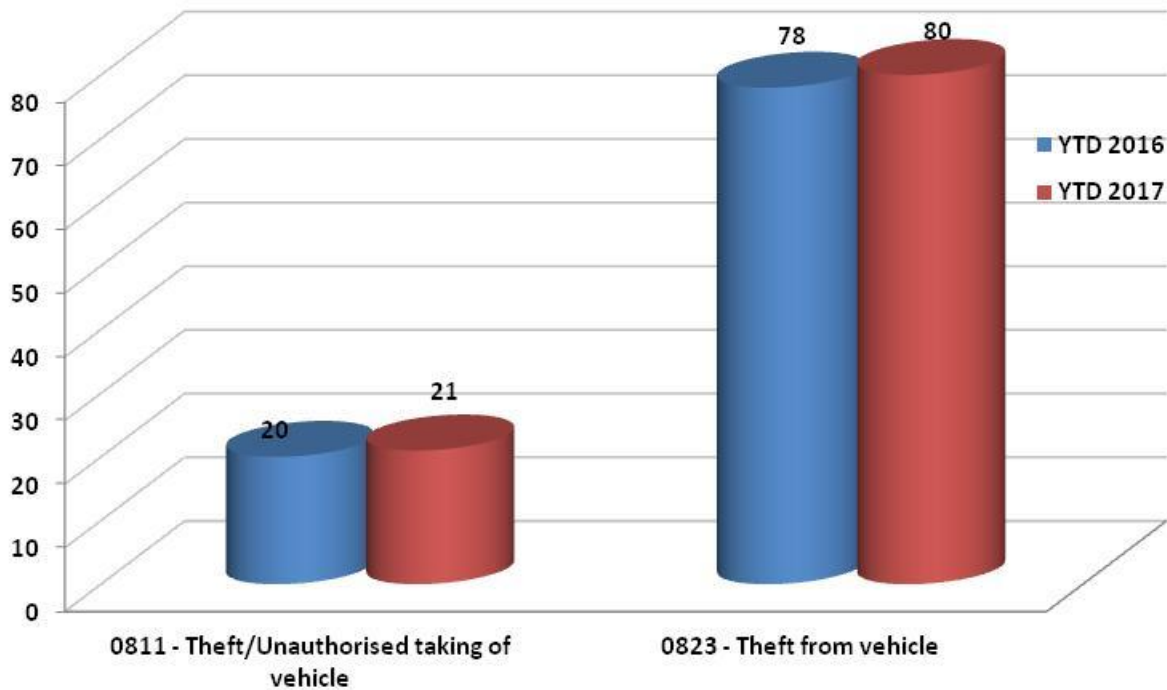

Theft of vehicle / Theft from Vehicle 2016 v 2017

YTD 2016	20	78
YTD 2017	21	80
% change	5%	3%