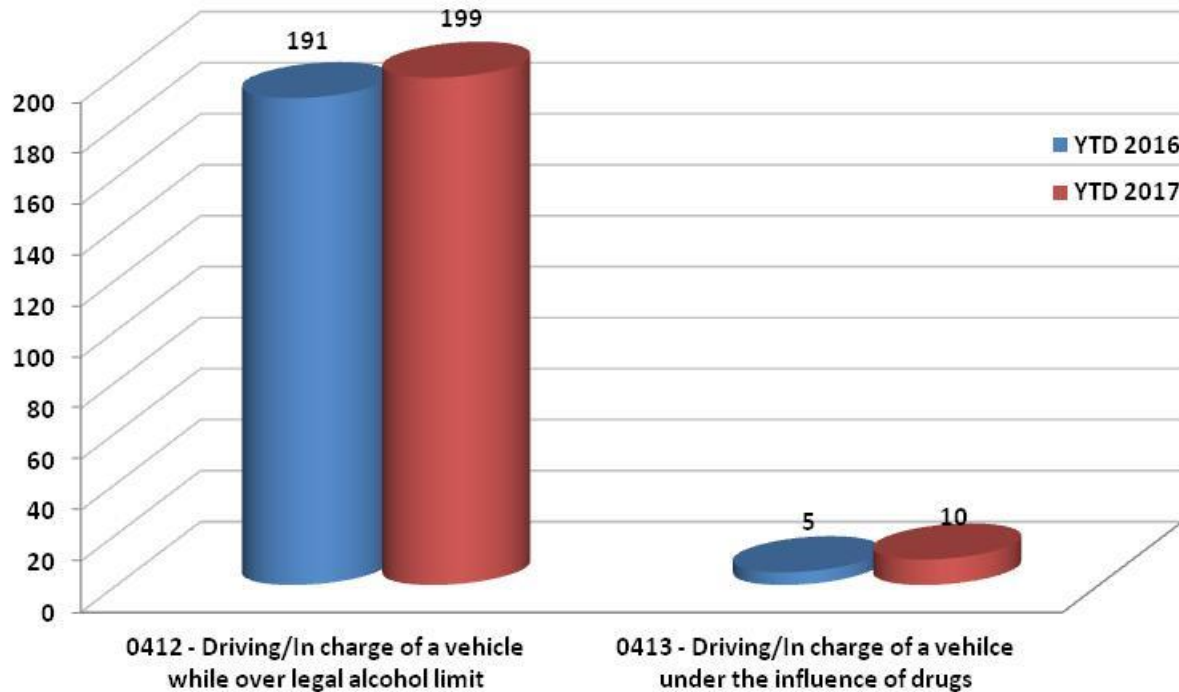

Intoxicated while Driving 2016 v 2017

YTD 2016	191	5
YTD 2017	199	10
% change	4%	100%